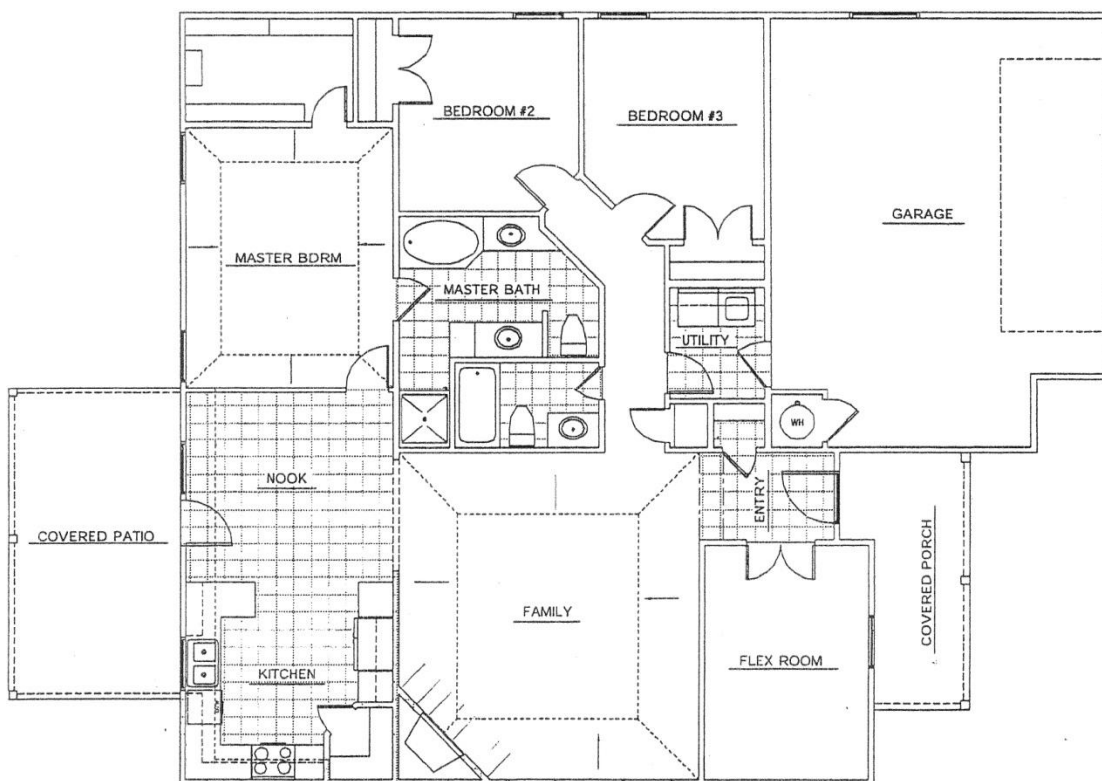

YORKSHIRE

1,758 SQ/FT

Silvercrest Homes, Inc.
Dean Thomas
C/ 918.289.9772

Front View

1st Floor Plan